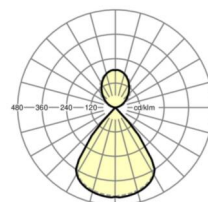

CHARACTERISTICS

Order number	60642034170
EAN number	4020863419944
Commodity code	94051190
Certification mark	IP 20, Protection class I, VDU 65°<100, F, Indoor, CE
Impact resistance (IK rating)	IK02
Ambient temperatur	ta 25°C
Warranty period	5 years
State funding programs	BEG - Federal funding for efficient buildings (valid only for Germany)

ELECTRICAL ENGINEERING

Controller	Electronic driver (1 pcs.)
System output	23W
Mains voltage	230V/50Hz
Circuit breakers (inrush current)	14 pieces/B10, 23 pieces/B16, 23 pieces/C10, 38 pieces/C16
Energy efficiency class/light source	C

LIGHTING TECHNOLOGY

Placement	LED, Colour rendering/Light colour CRI ≥ 80 / 3000K
Colour tolerance (MacAdam)	3SDCM
Photobiological safety (Luminaire)	RG1
Nominal luminous flux	3336lm
LED service life	50000h L80/B10 (Tq 25°C)
Luminaire luminous efficiency	143lm/W

MECHANICS

Housing colour	traffic white RAL 9016
Dimensions (LxWxH/DxH)	1131mm x 76mm x 69mm
Weight (net)	3kg
Cable entry KE (X/Y)	0mm/0mm
Type of installation	Wall mounting

Dimensions

L	1131 mm	Length
B	76 mm	Width
H	69 mm	Height
A1	1000 mm	Mounting distance single mounting
X	0 mm	Distance cable infeed to the center of the luminaire on the X-axis
Y	0 mm	Distance cable infeed to the center of the luminaire on the Y-axis

DEEP-LINK

<https://www.regiolux.de/en/article/60642034170>

Reference	LED 3300lm 830
ηLB	100 %
Φ ↓/↑	59 % / 41 %